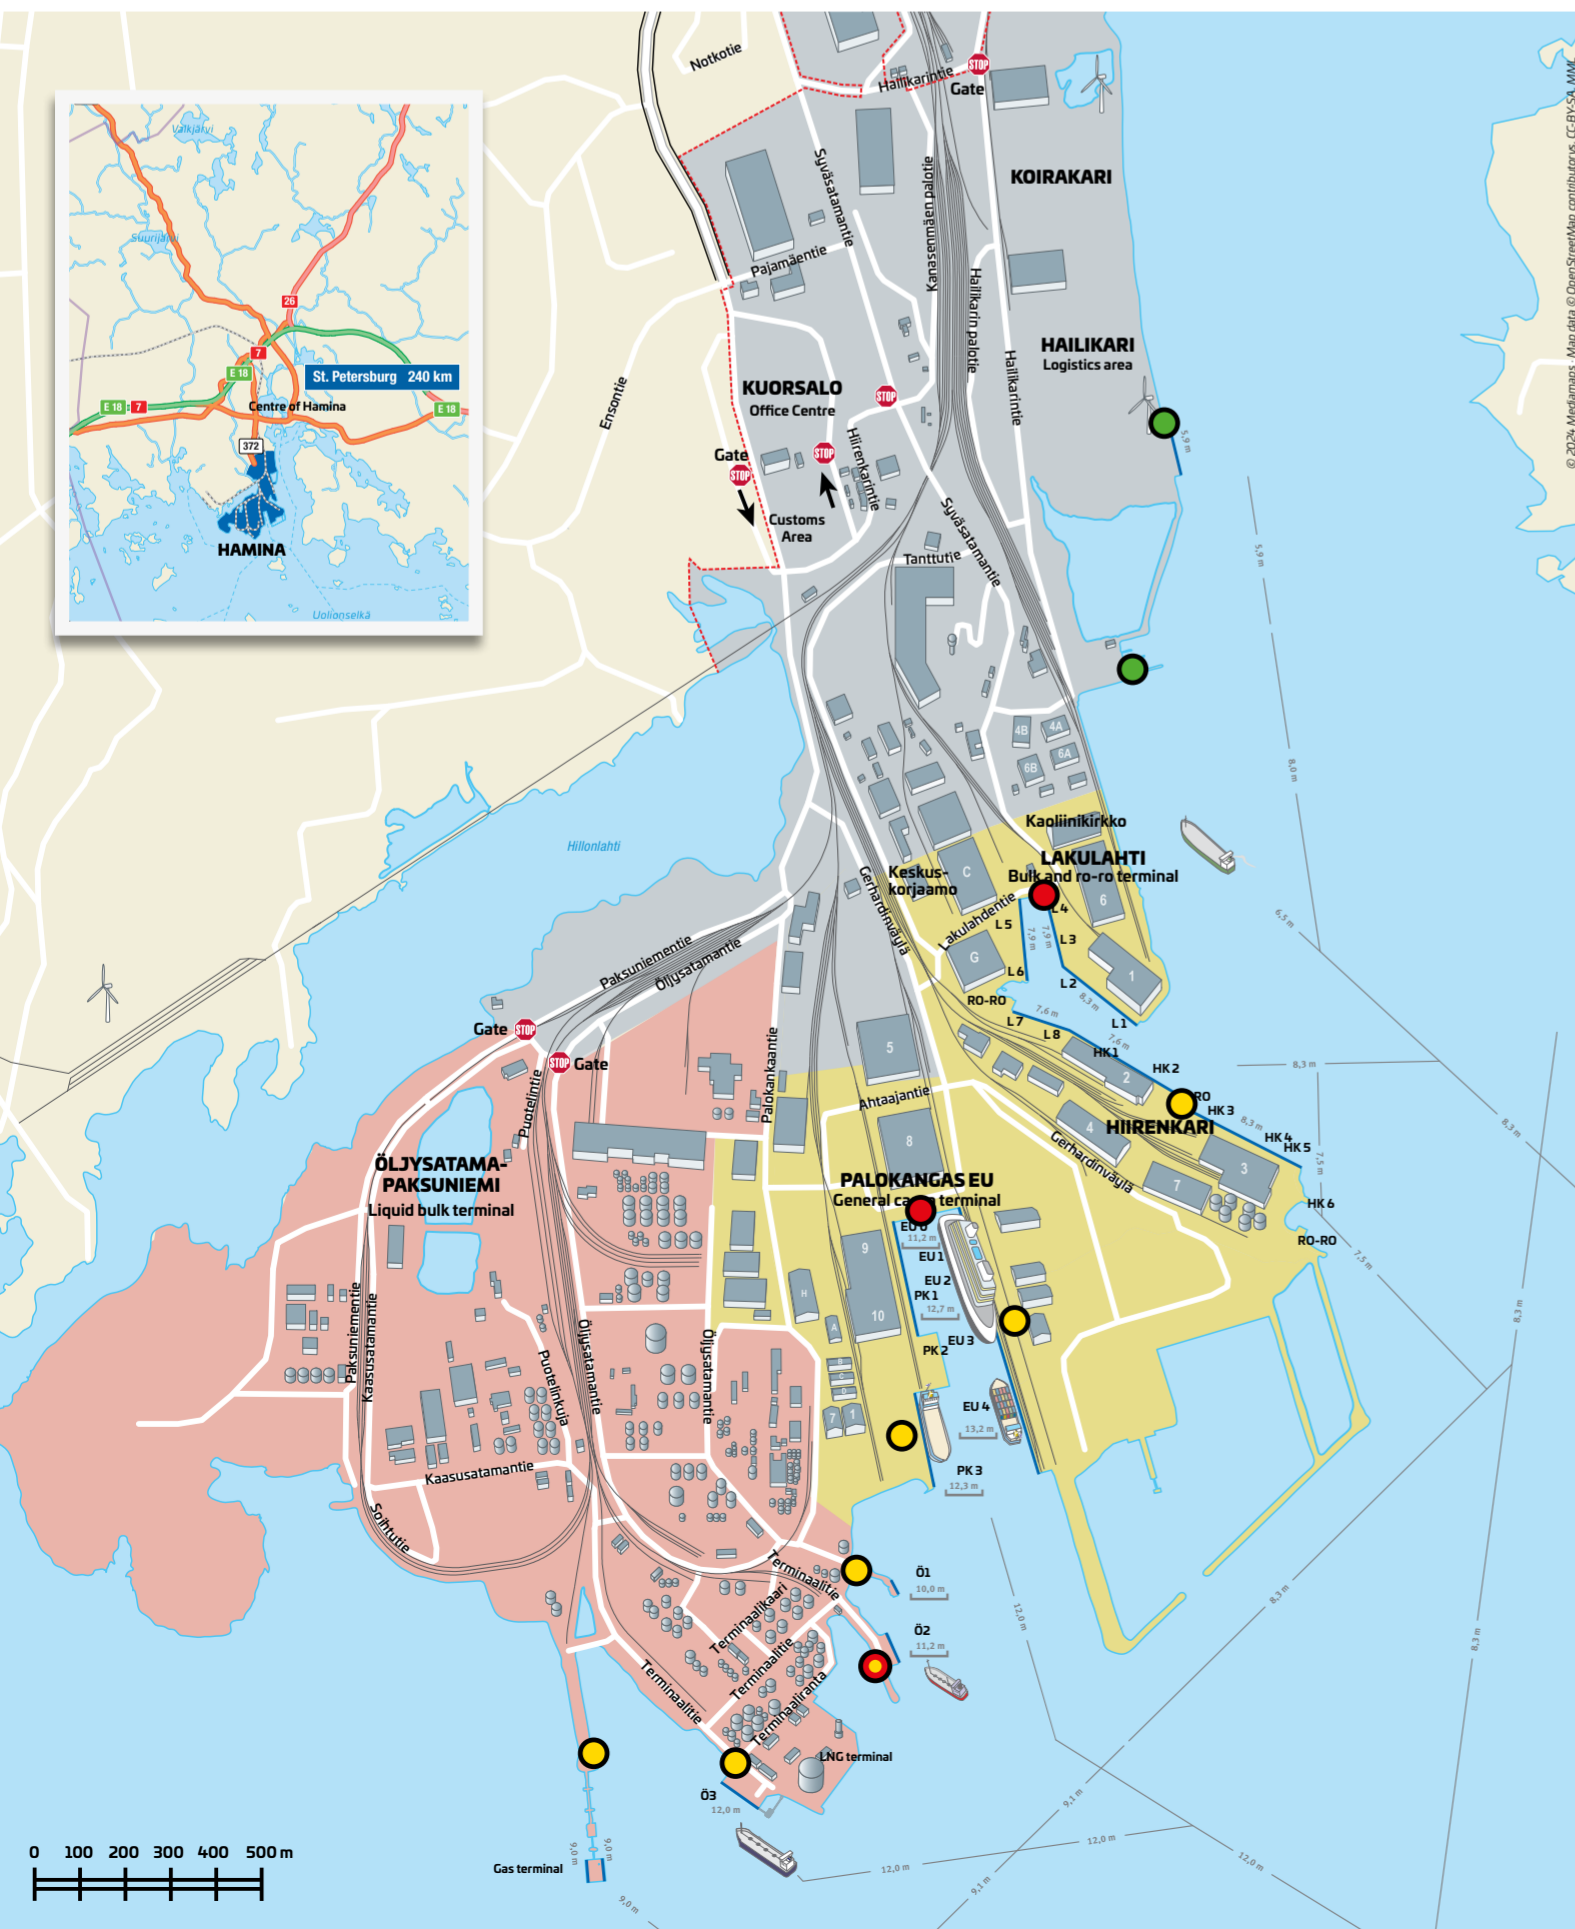

Waste instructions

for vessels in Port of HaminaKotka

- Mixed waste
- Mixed waste
- Energy waste
- Mixed waste
- Energy waste
- Hazardous waste
- Food waste from outside the EU
- Metal, biowaste, paper, paperboard, glass
- Mixed waste
- Energy waste
- Hazardous waste

Mussalo

Hamina

Hietanen