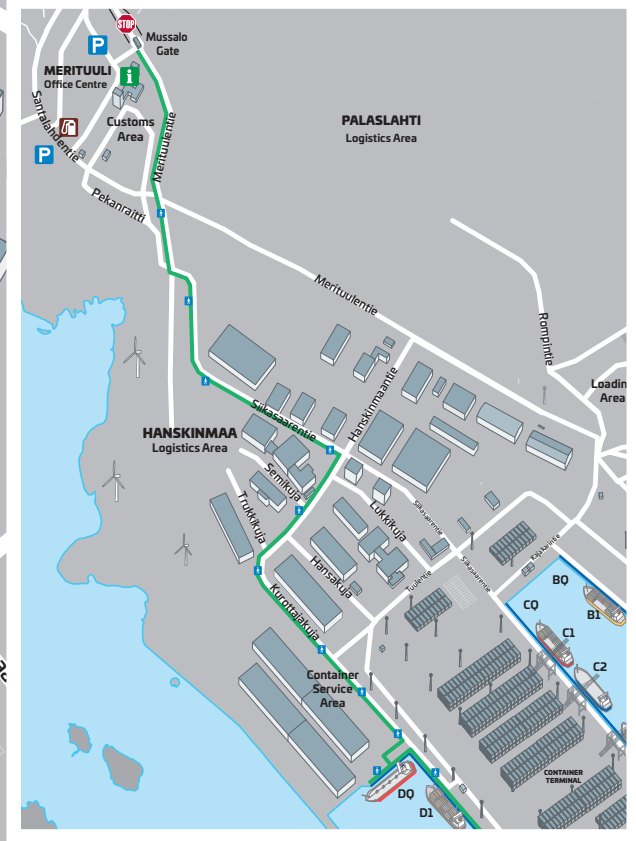

Mussalo

Pedestrians allowed only on marked routes!

Use the pin code to pass through the passenger gate(s). Report to the main gate always when entering the port.

Main gate phone number:
+358 5 260 5081 (24/7)

The use of a safety vest is mandatory in the port area!