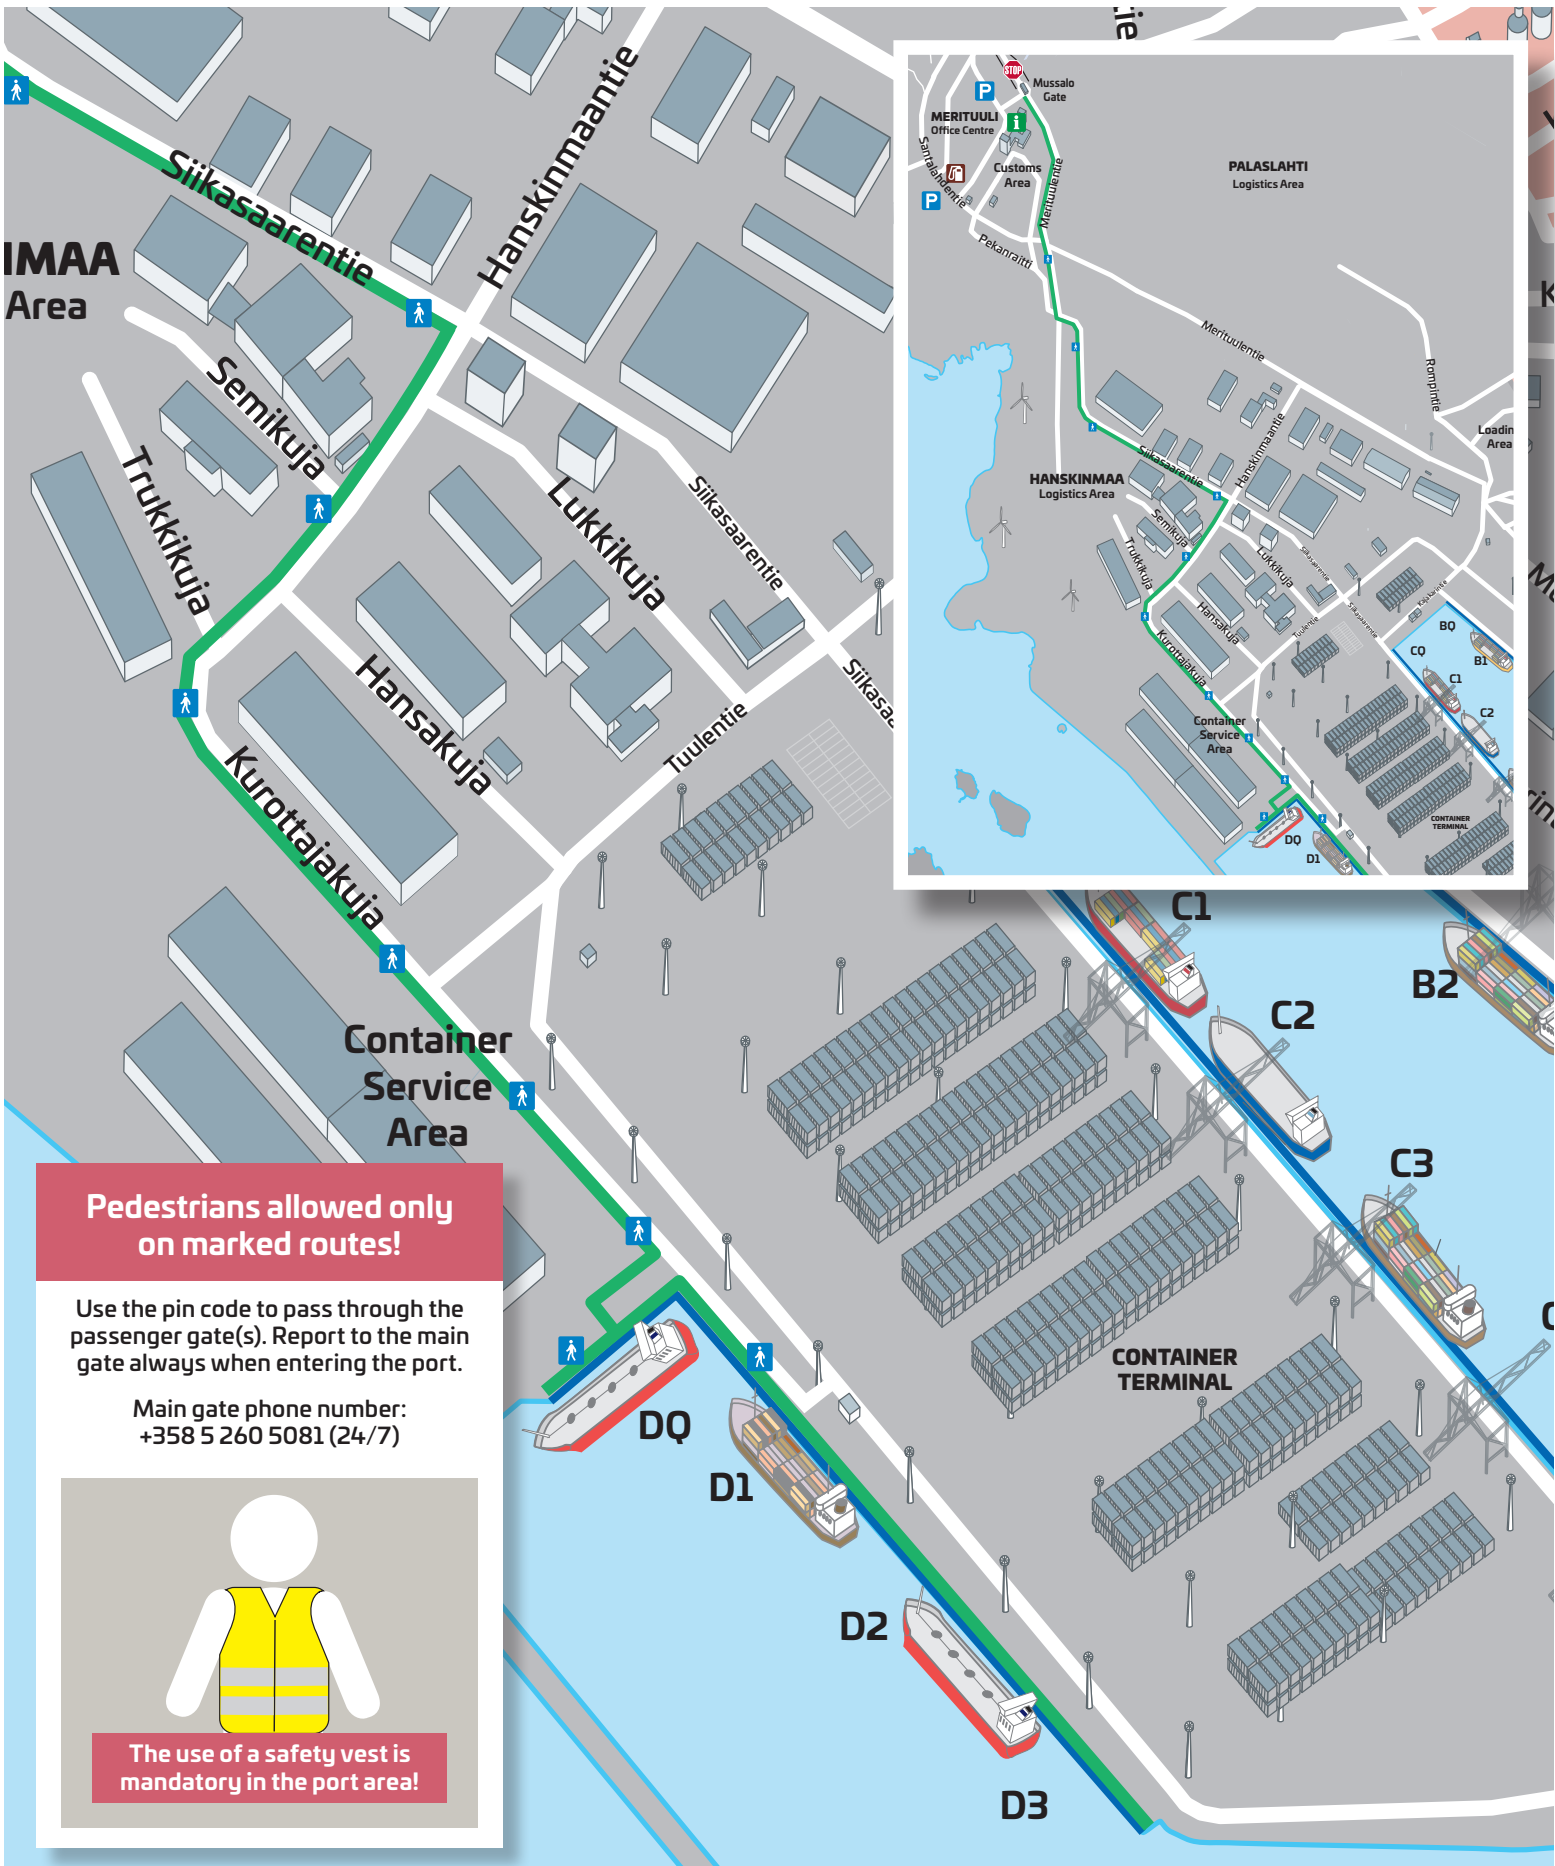

Mussalo

Pedestrians allowed only on marked routes!

Use the pin code to pass through the passenger gate(s). Report to the main gate always when entering the port.

Main gate phone number:
+358 5 260 5081 (24/7)

The use of a safety vest is mandatory in the port area!